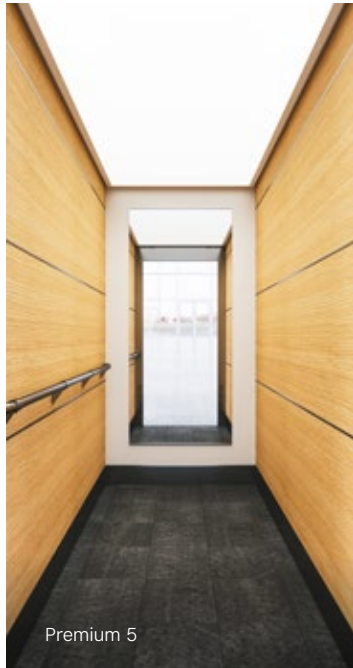

STYLISH LIFTS SINCE 1860

PREMIUM

Premium is an elevator interior that has horizontal laminate panels and LED panel ceilings. Suitable for exclusive homes, offices and hotels with high demands on design and execution.

PREMIUM CUSTOM DESIGN

- **Walls** Ash
- **Back wall** Integrated Magic Mirror (Add-on)
- **Floor** Grey
- **Handrails** Natural leather (Add-on)