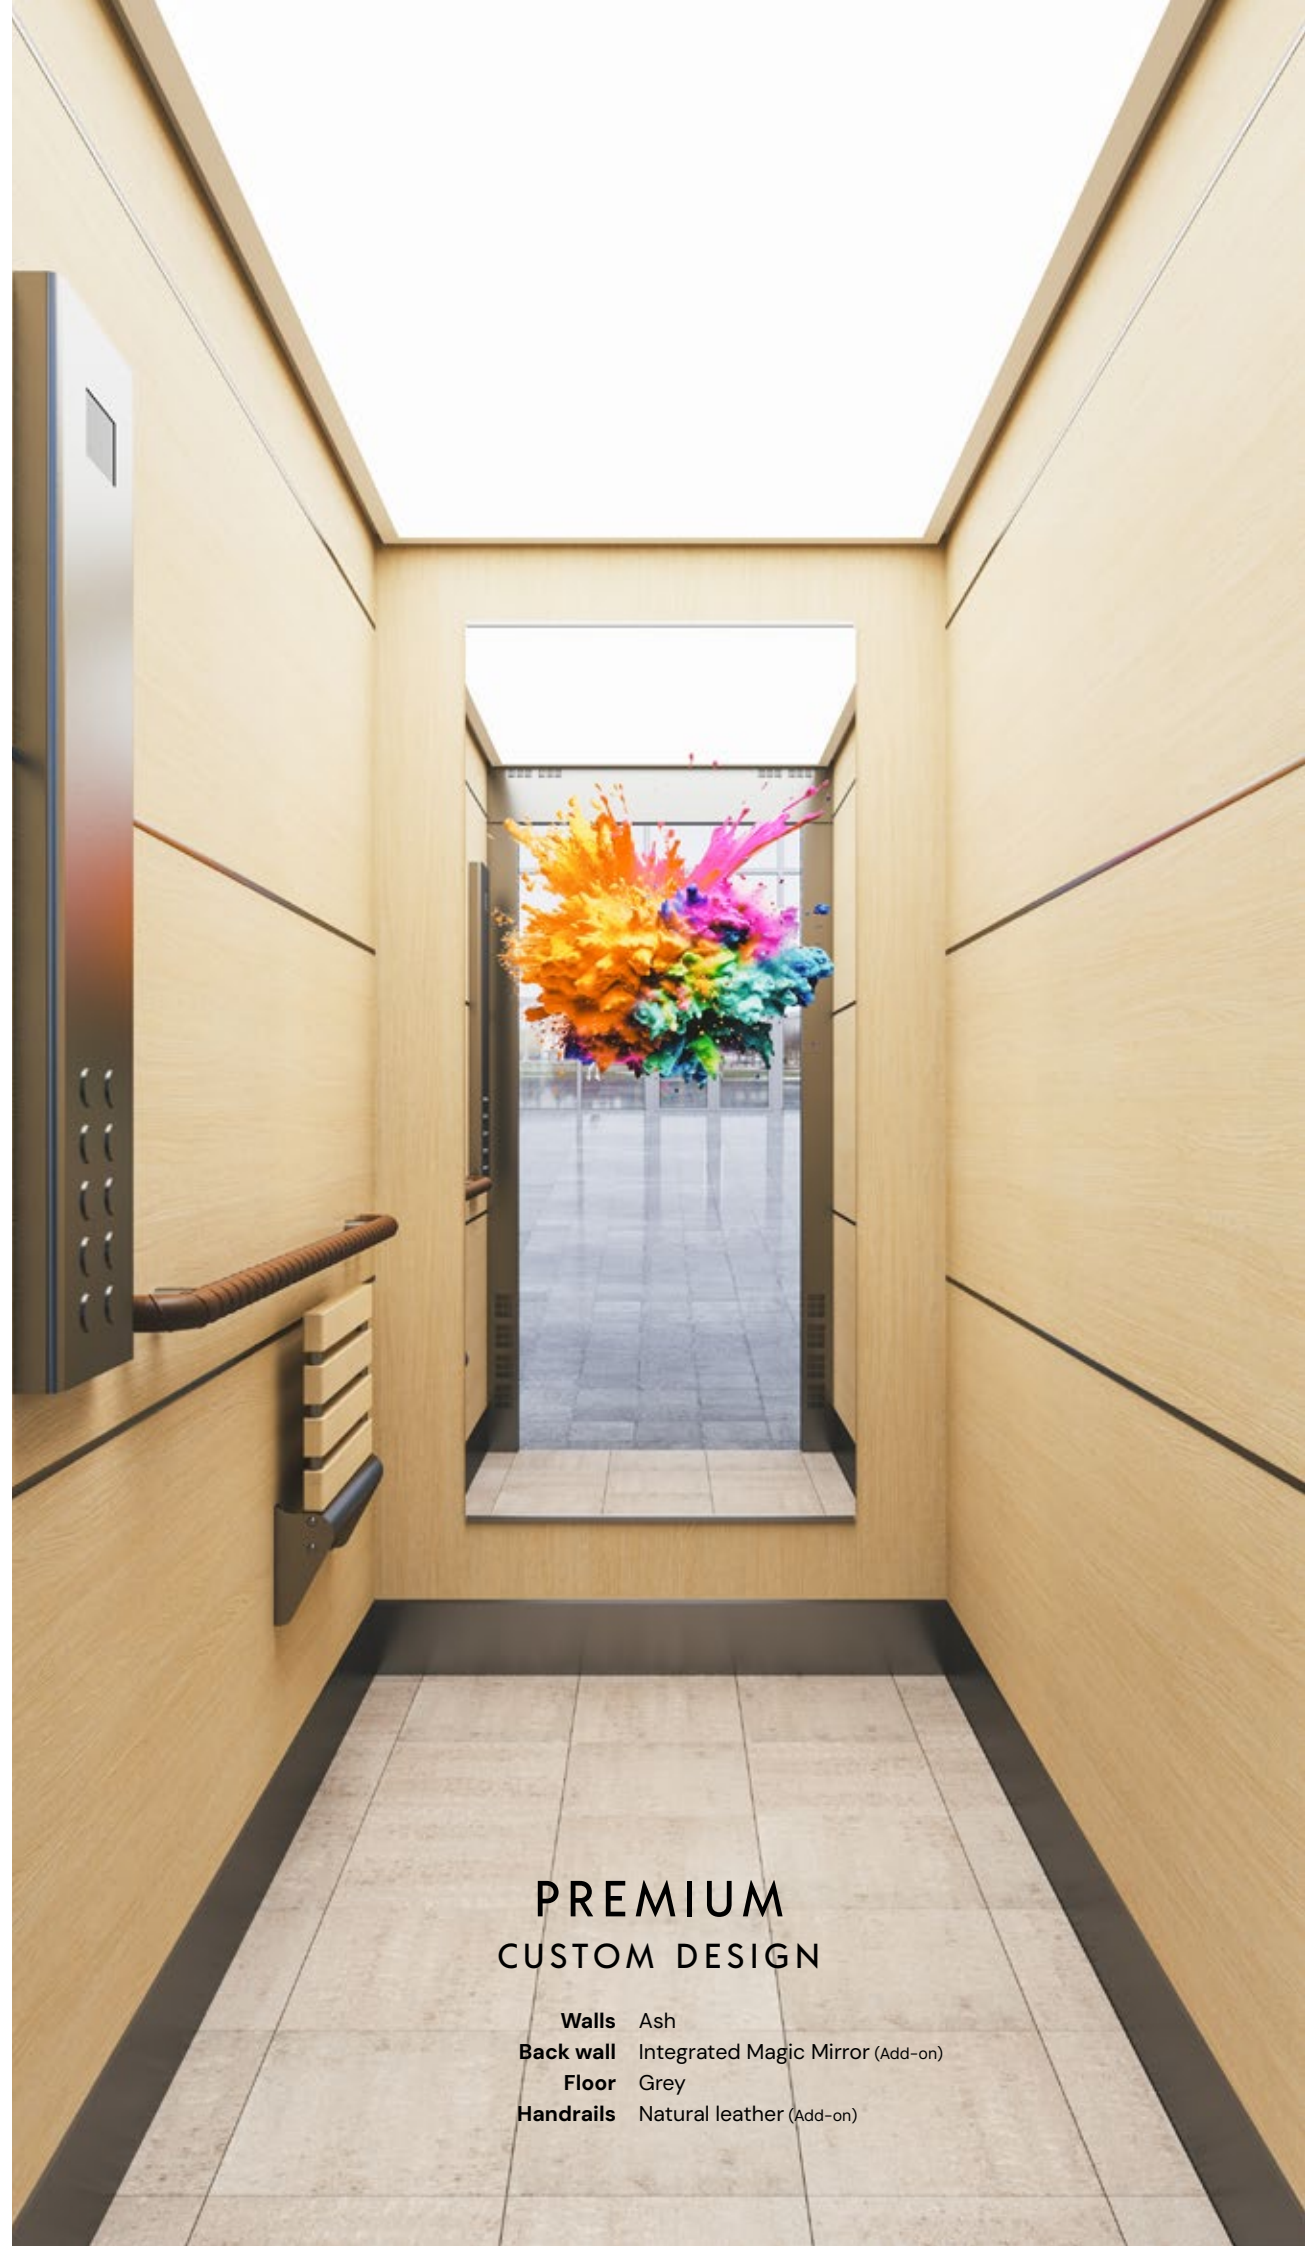

ASH LIFTS SINCE 1850

Grand 1

Grand 2

Grand 3

Grand 4

GRAND

Grand is an elevator interior with vertical veneered panels that are edged with elegant solid oak. Contrasted with a coloured steel ceiling and natural stone floor. Suitable for exclusive homes, offices and hotels with high demands on design and execution.

CLASSIC LIFTS SINCE 1850

Retro 1

Retro 2

Retro 3

Retro 4

RETRO

A light version of our Classic concept.
Smooth veneered wall panels with external mouldings.

RETRO CUSTOM DESIGN

- Walls** Mahogany (Add-on)
- Folding seat** Oak and Brass (Add-on)
- Handrails** Brass (Add-on)
- Lighting** Classic lighting (Add-on)

Premium 5

Premium 6

Premium 7

Premium 8

STYLISH LIFTS SINCE 1860

PREMIUM

Premium is an elevator interior that has horizontal laminate panels and LED panel ceilings. Suitable for exclusive homes, offices and hotels with high demands on design and execution.

PREMIUM CUSTOM DESIGN