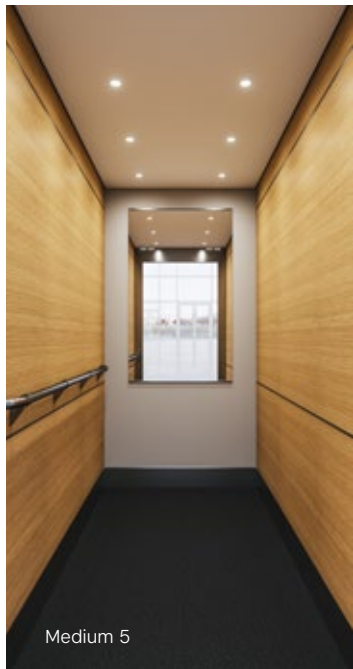

Medium 3

Medium 5