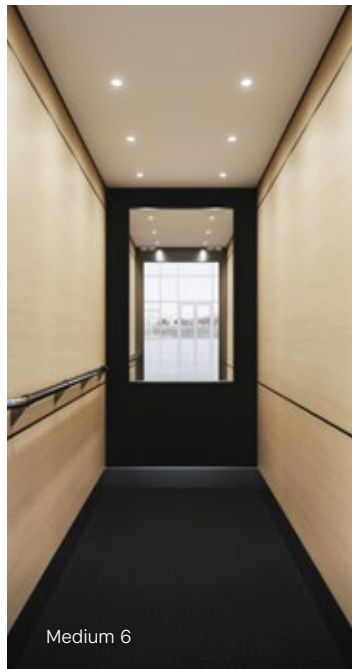

Premium is an elevator interior that has horizontal laminate panels and LED panel ceilings. Suitable for exclusive homes, offices and hotels with high demands on design and execution.

PREMIUM CUSTOM DESIGN

- Walls** Ash
- Back wall** Integrated Magic Mirror (Add-on)
- Floor** Grey
- Handrails** Natural leather (Add-on)

ESTABLISHED LIFTS SINCE 1860

Medium 3

Medium 4

Medium 5

Medium 6

MEDIUM

Medium is a modern elevator interior with horizontal laminate wall panels. Suitable for homes and offices.