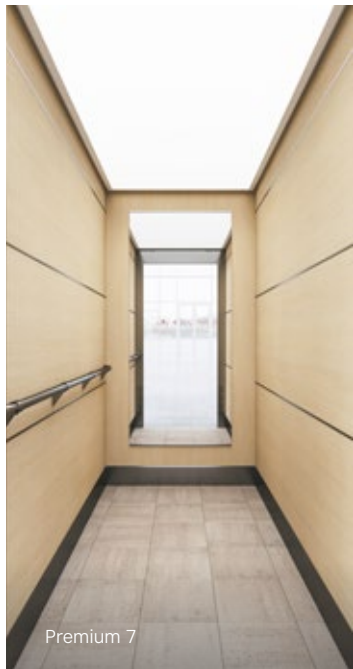

Premium 5

Premium 7