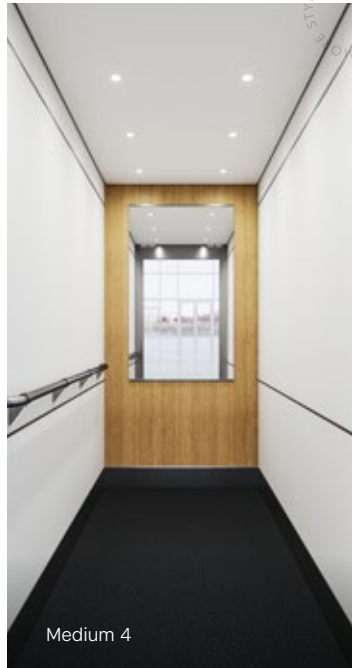

ESTABLISHED LIFTS SINCE 1860

MEDIUM

Medium is a modern elevator interior with horizontal laminate wall panels. Suitable for homes and offices.

MEDIUM CUSTOM DESIGN

- **Walls** Oak
- **Side wall** Printed image (Add-on)
- **Folding seat** Oak (Add-on)
- **Handrails** Oak with integrated LED-light (Add-on)
- **Bumpers** Stainless Steel (Add-on)