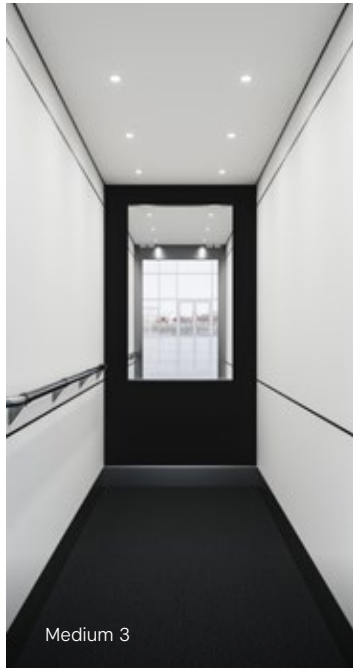

ESTABLISHED LIFTS SINCE 1860