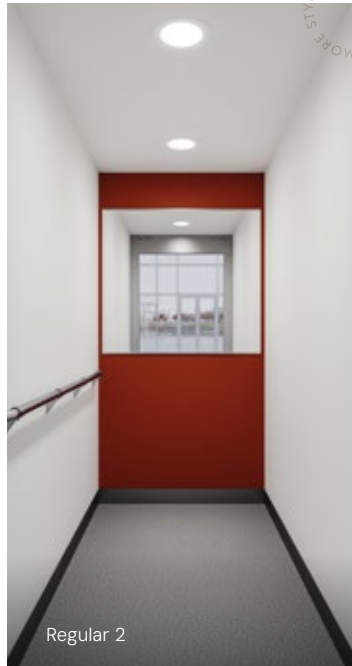

MORE STYLISH LIFTS SINCE 1860

REGULAR

Regular is a traditional elevator interior with standing laminate panels. Large selection of colors and components. Suitable for homes, schools and industry.

REGULAR CUSTOM DESIGN

- **Walls** White grey
- **Folding seat** Oak (Add-on)
- **Bumpers** Oak (Add-on)