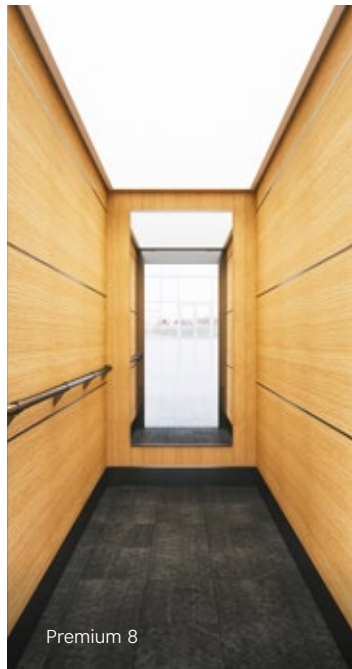

- Walls** Mahogany (Add-on)
- Folding seat** Oak and Brass (Add-on)
- Handrails** Brass (Add-on)
- Lighting** Classic lighting (Add-on)

Premium 5

Premium 6

Premium 7

Premium 8

STYLISH LIFTS SINCE 1860

PREMIUM

Premium is an elevator interior that has horizontal laminate panels and LED panel ceilings. Suitable for exclusive homes, offices and hotels with high demands on design and execution.

PREMIUM CUSTOM DESIGN