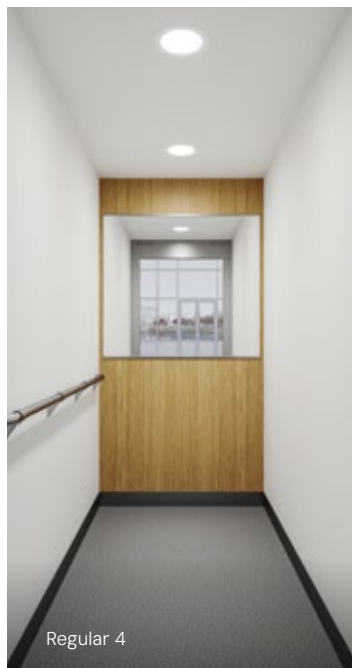

Premium is an elevator interior that has horizontal laminate panels and LED panel ceilings. Suitable for exclusive homes, offices and hotels with high demands on design and execution.

PREMIUM CUSTOM DESIGN

MEDIUM CUSTOM DESIGN

- Walls** Oak
- Side wall** Printed image (Add-on)
- Folding seat** Oak (Add-on)
- Handrails** Oak with integrated LED-light (Add-on)
- Bumpers** Stainless Steel (Add-on)

MORE STYLISH LIFTS SINCE 1860

Regular 1

Regular 2

Regular 3

Regular 4

REGULAR

Regular is a traditional elevator interior with standing laminate panels. Large selection of colors and components. Suitable for homes, schools and industry.