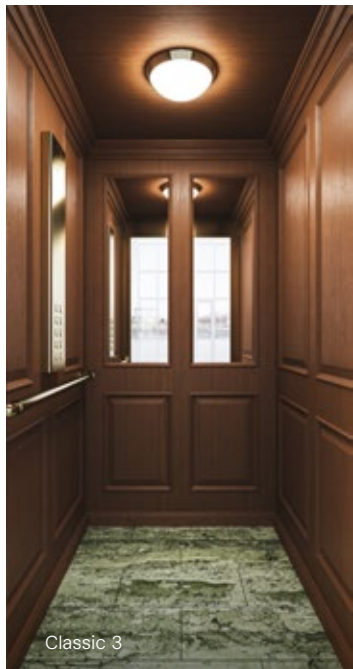

GRAND CUSTOM DESIGN

- Walls** Oak
- Floor** Natural stone, Light grey
- Back wall** Integrated Magic Mirror (Add-on)
- Lighting** Stainless steel, Champagne (Add-on)

STYLISH LIFTS SINCE 1860

SUPREME

Supreme is an elevator interior with a modern design and construction that makes it easy to combine different surface materials. Suitable for exclusive offices, shopping centers and hotels.

Classic 1

Classic 2

Classic 3

Classic 4

CLASSIC

Elegant veneered ceilings and wall panels with recessed wooden mirrors and solid wooden details.

CLASSIC CUSTOM DESIGN

- Walls** Oak
- Floor** Marble (Add-on)
- Handrails** Brass (Add-on)
- Bumpers** Handrails in brass (Add-on)
- Lighting** Cornice lighting (Add-on)