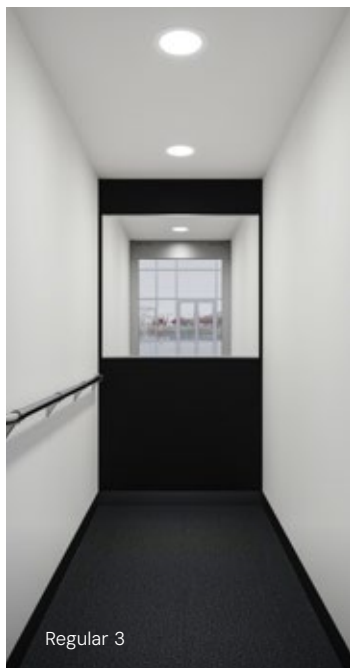

GRAND CUSTOM DESIGN

- Walls** Oak
- Floor** Natural stone, Light grey
- Back wall** Integrated Magic Mirror (Add-on)
- Lighting** Stainless steel, Champagne (Add-on)

STYLISH LIFTS SINCE 1860

SUPREME

Supreme is an elevator interior with a modern design and construction that makes it easy to combine different surface materials. Suitable for exclusive offices, shopping centers and hotels.

Premium is an elevator interior that has horizontal laminate panels and LED panel ceilings. Suitable for exclusive homes, offices and hotels with high demands on design and execution.

PREMIUM CUSTOM DESIGN

MEDIUM CUSTOM DESIGN

- Walls** Oak
- Side wall** Printed image (Add-on)
- Folding seat** Oak (Add-on)
- Handrails** Oak with integrated LED-light (Add-on)
- Bumpers** Stainless Steel (Add-on)

MORE STYLISH LIFTS SINCE 1860

Regular 1

Regular 2

Regular 3

Regular 4

REGULAR

Regular is a traditional elevator interior with standing laminate panels. Large selection of colors and components. Suitable for homes, schools and industry.