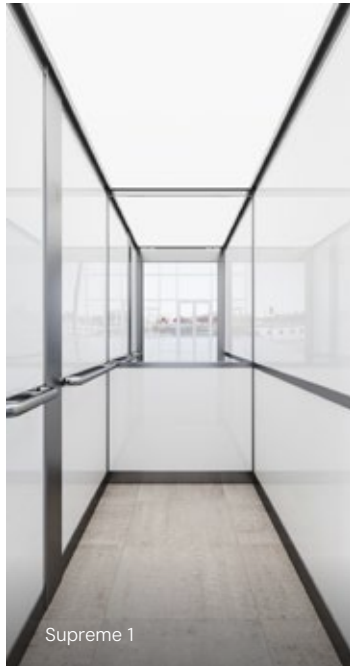

ASH LIFTS SINCE 1850

Grand 1

Grand 2

Grand 3

Grand 4

GRAND

Grand is an elevator interior with vertical veneered panels that are edged with elegant solid oak. Contrasted with a coloured steel ceiling and natural stone floor. Suitable for exclusive homes, offices and hotels with high demands on design and execution.

GRAND CUSTOM DESIGN

- Walls** Oak
- Floor** Natural stone, Light grey
- Back wall** Integrated Magic Mirror (Add-on)
- Lighting** Stainless steel, Champagne (Add-on)

STYLISH LIFTS SINCE 1860

SUPREME

Supreme is an elevator interior with a modern design and construction that makes it easy to combine different surface materials. Suitable for exclusive offices, shopping centers and hotels.

Premium is an elevator interior that has horizontal laminate panels and LED panel ceilings. Suitable for exclusive homes, offices and hotels with high demands on design and execution.

PREMIUM CUSTOM DESIGN