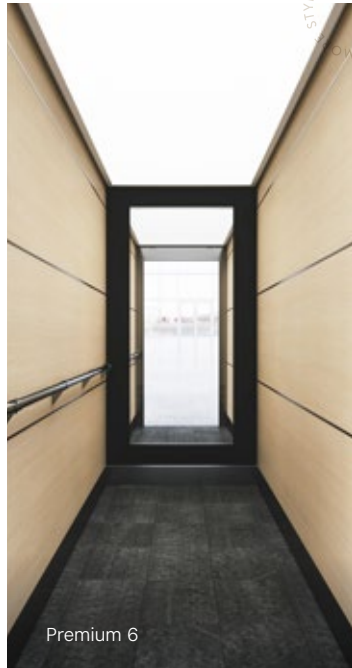

STYLISH LIFTS SINCE 1860

PREMIUM

Premium is an elevator interior that has horizontal laminate panels and LED panel ceilings. Suitable for exclusive homes, offices and hotels with high demands on design and execution.

PREMIUM CUSTOM DESIGN

- **Walls** Ash
- **Back wall** Integrated Magic Mirror (Add-on)
- **Floor** Grey
- **Handrails** Natural leather (Add-on)