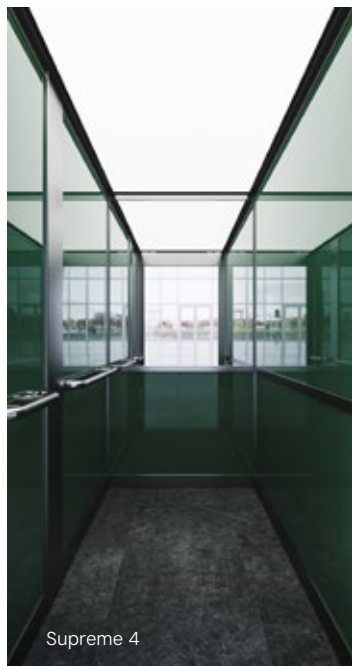

ASH LIFTS SINCE 1850

Grand 1

Grand 2

Grand 3

Grand 4

GRAND

Grand is an elevator interior with vertical veneered panels that are edged with elegant solid oak. Contrasted with a coloured steel ceiling and natural stone floor. Suitable for exclusive homes, offices and hotels with high demands on design and execution.

GRAND CUSTOM DESIGN

- Walls** Oak
- Floor** Natural stone, Light grey
- Back wall** Integrated Magic Mirror (Add-on)
- Lighting** Stainless steel, Champagne (Add-on)

STYLISH LIFTS SINCE 1860

SUPREME

Supreme is an elevator interior with a modern design and construction that makes it easy to combine different surface materials. Suitable for exclusive offices, shopping centers and hotels.

Premium is an elevator interior that has horizontal laminate panels and LED panel ceilings. Suitable for exclusive homes, offices and hotels with high demands on design and execution.

PREMIUM CUSTOM DESIGN